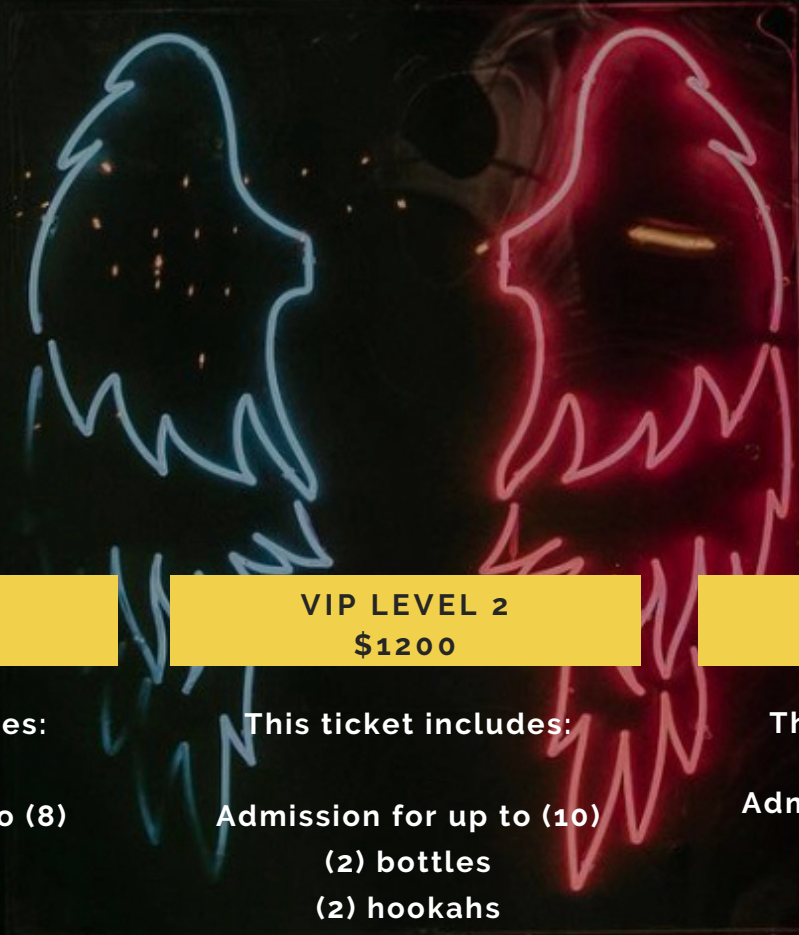

## THE BLACKHAUSE

The BlackHause, partnered with Lighthouse Media, curates the perfect travel experience for visitors to Tulum and surrounding areas. Our group is a place for travelers to learn about our day experiences and nighttime events.

# H

Below you will find our VIP packages and pricing for our weekly BlackHause Jungle Party @ Mistico Shisha Bar 8-3 am

**VIP LEVEL 1**  
**\$800**

**VIP LEVEL 2**  
**\$1200**

**VIP LEVEL 3**  
**\$1600**

**This ticket includes:**

**This ticket includes:**

**This ticket includes:**

**Admission for up to (8)**  
**(1) bottle**  
**(1) hookah**

**Admission for up to (10)**  
**(2) bottles**  
**(2) hookahs**

**Admission for up to (15)**  
**(3) bottles**  
**(3) hookahs**

Arrival no later than 10:30  
Bottles excluded; Don Julio 1942 and Clase Azul

**For more information:**  
**info@theblackhouse.com**  
**WhatsApp: +1 404-447-7060**